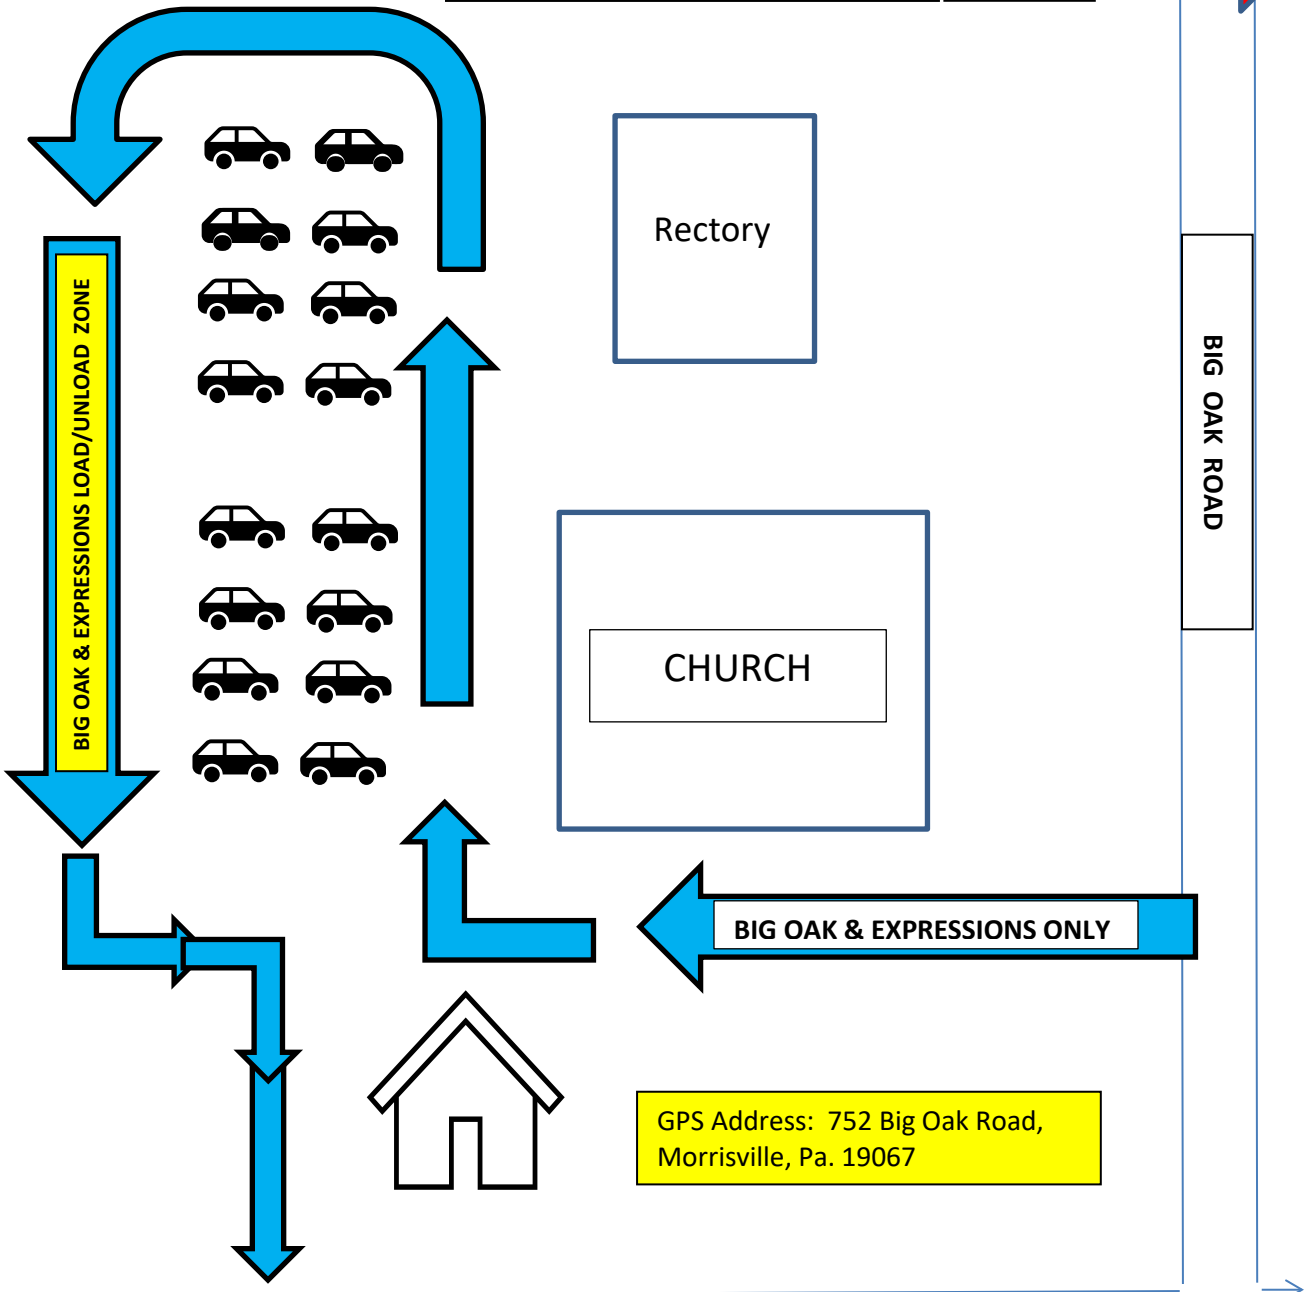

*Families with Little Buds' campers but have siblings in another division will ALWAYS use LB car line for drop off and pick up

Gym

Makefield Road

Big Oak Citgo